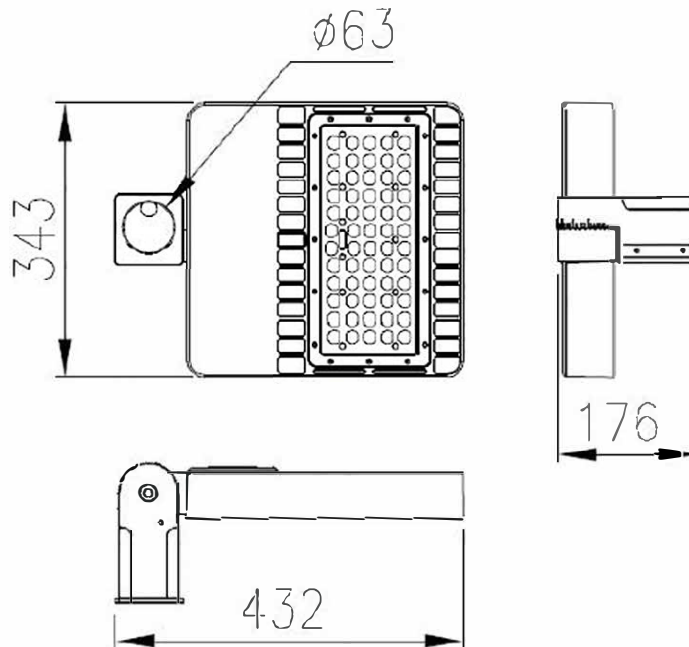

- Net Weight 11-20lbs.
- IP66 Ingress Protection-Rated for wet locations
- Includes Photocell
- Workable voltage 90-305V, or 180-528V
- LM79/80 reports available

Applications:

- Parking Lots
- Pathways
- Roadways

Items Stocked in Illinois Warehouse

Model Number	Reference#	Lumen	CRI	Voltage	Color Temp (K)	Watts	Lumens per Watt	Wattage Equivalent
PLA-11L-50K-UL	54026	13,073	>70	120-277V	5000K	100	122	300W HID
PLA-16L-50K-UL	54027	16,263	>70	120-277V	5000K	128	127	400W HID
PLA-25L-50K-UL	54028	27,758	>70	120-277V	5000K	226	123	1000W HID

BEAM ANGLE

BEAM ANGLE

UNIT DIMENSIONS

INSTALLATION INSTRUCTIONS

Type A adapter for round Pole Diameter 60MM

ADAPTER TYPES

- **Improper installation may void warranty. Follow all installation instructions**
- To prevent electrical shock, cut off power before installation.
- Ensure pole can support weight of luminaire.
- Do not use where exposed to corrosive gases.
- Do not cover luminaire.
- For safe operation, luminaire must be properly grounded.