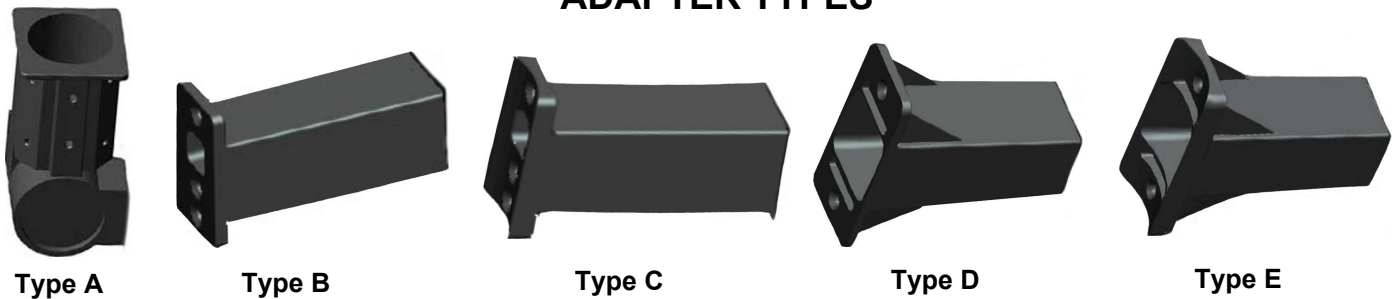

BEAM ANGLE

BEAM ANGLE

UNIT DIMENSIONS

INSTALLATION INSTRUCTIONS

Type A adapter for round Pole Diameter 60MM

ADAPTER TYPES

- **Improper installation may void warranty. Follow all installation instructions**
- To prevent electrical shock, cut off power before installation.
- Ensure pole can support weight of luminaire.
- Do not use where exposed to corrosive gases.
- Do not cover luminaire.
- For safe operation, luminaire must be properly grounded.