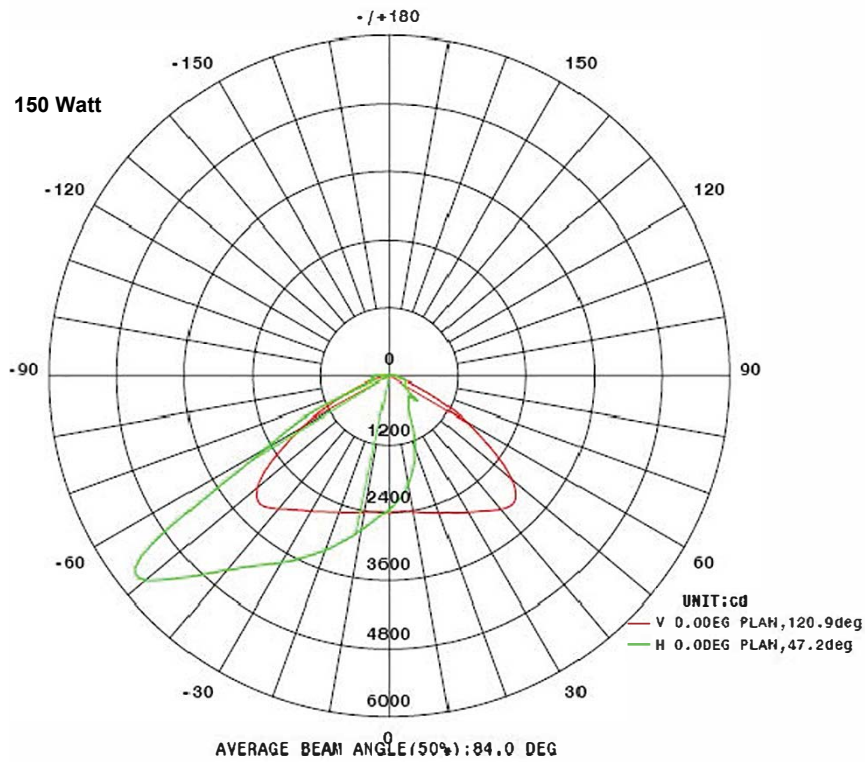

Items Stocked in Illinois Warehouse

Model Number	Reference#	Lumen	CRI	Voltage	Color Temp (K)	Watts	Lumens per Watt	Wattage Equivalent
PLA-11L-50K-UL	54026	13,073	>70	120-277V	5000K	100	122	300W HID
PLA-16L-50K-UL	54027	16,263	>70	120-277V	5000K	128	127	400W HID
PLA-25L-50K-UL	54028	27,758	>70	120-277V	5000K	226	123	1000W HID

BEAM ANGLE

BEAM ANGLE

UNIT DIMENSIONS

INSTALLATION INSTRUCTIONS

Type A adapter for round Pole Diameter 60MM

ADAPTER TYPES

- **Improper installation may void warranty. Follow all installation instructions**
- To prevent electrical shock, cut off power before installation.
- Ensure pole can support weight of luminaire.
- Do not use where exposed to corrosive gases.
- Do not cover luminaire.
- For safe operation, luminaire must be properly grounded.