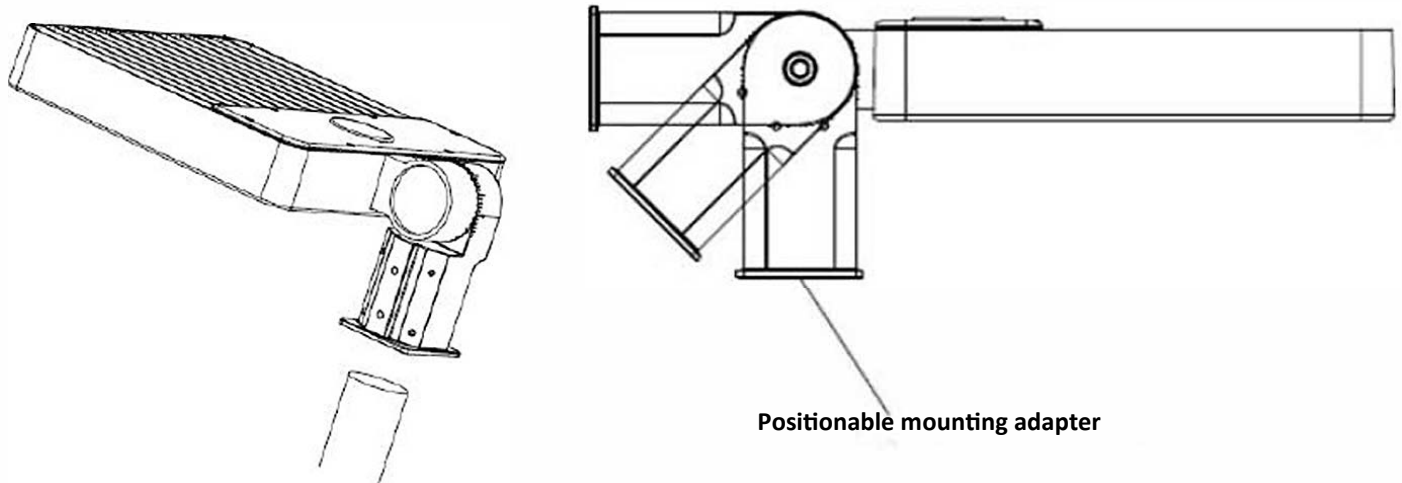

BEAM ANGLE

BEAM ANGLE

UNIT DIMENSIONS

INSTALLATION INSTRUCTIONS

Type A adapter for round Pole Diameter 60MM

ADAPTER TYPES

- **Improper installation may void warranty. Follow all installation instructions**
- To prevent electrical shock, cut off power before installation.
- Ensure pole can support weight of luminaire.
- Do not use where exposed to corrosive gases.
- Do not cover luminaire.
- For safe operation, luminaire must be properly grounded.